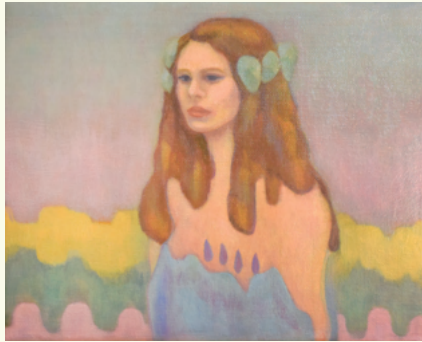

Painting works

Oil • Drawings

Return 970×1455mm

Imperfect 1120×1455mm

Duvet submarine 333×530mm

Aventurine 242×333mm

Reached the place 727×910mm

Face Drawing 300×245mm